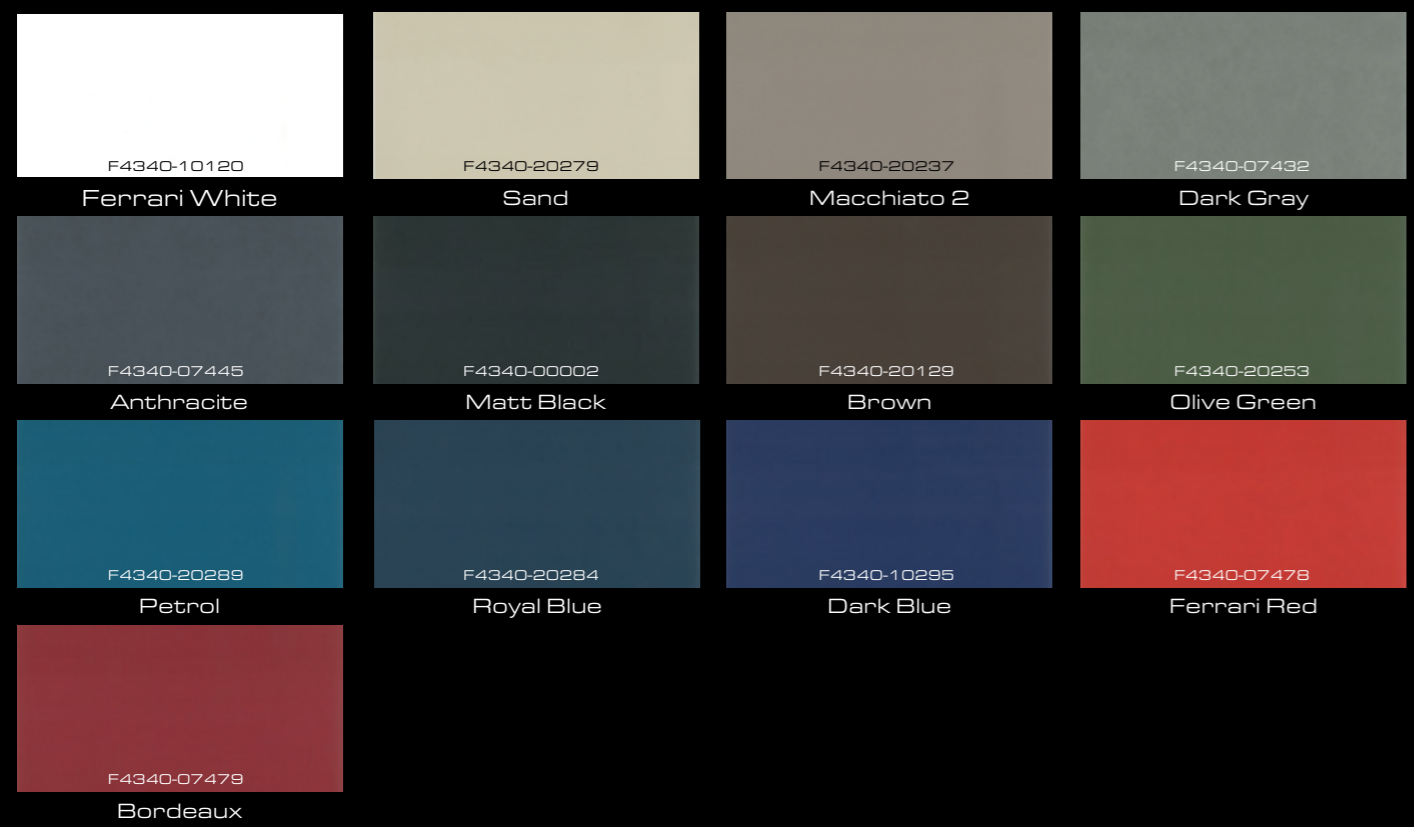

Marbre Blanc

H410

Chêne Gris

H710

Teack Natural

H596

Noyer Synchro

H958

Extra charge:

Cream

Macchiato

Stone Gray

Black

Upholstery Materials: Artificial Leather

Upholstery Materials:

Ferrari Stamskin Leather

Ferrari Stamskin Zen Leather

Materials:

Corian

Price Group 1 (Standard):

Price Group 3:

Materials:

Corian

Price Group 3: (Continued from previous page)

Venaro White

Artista Canvas

Artista Dust

Artista Gray

Artista Beige

Salt

Price Group 4:

Sparking Granite