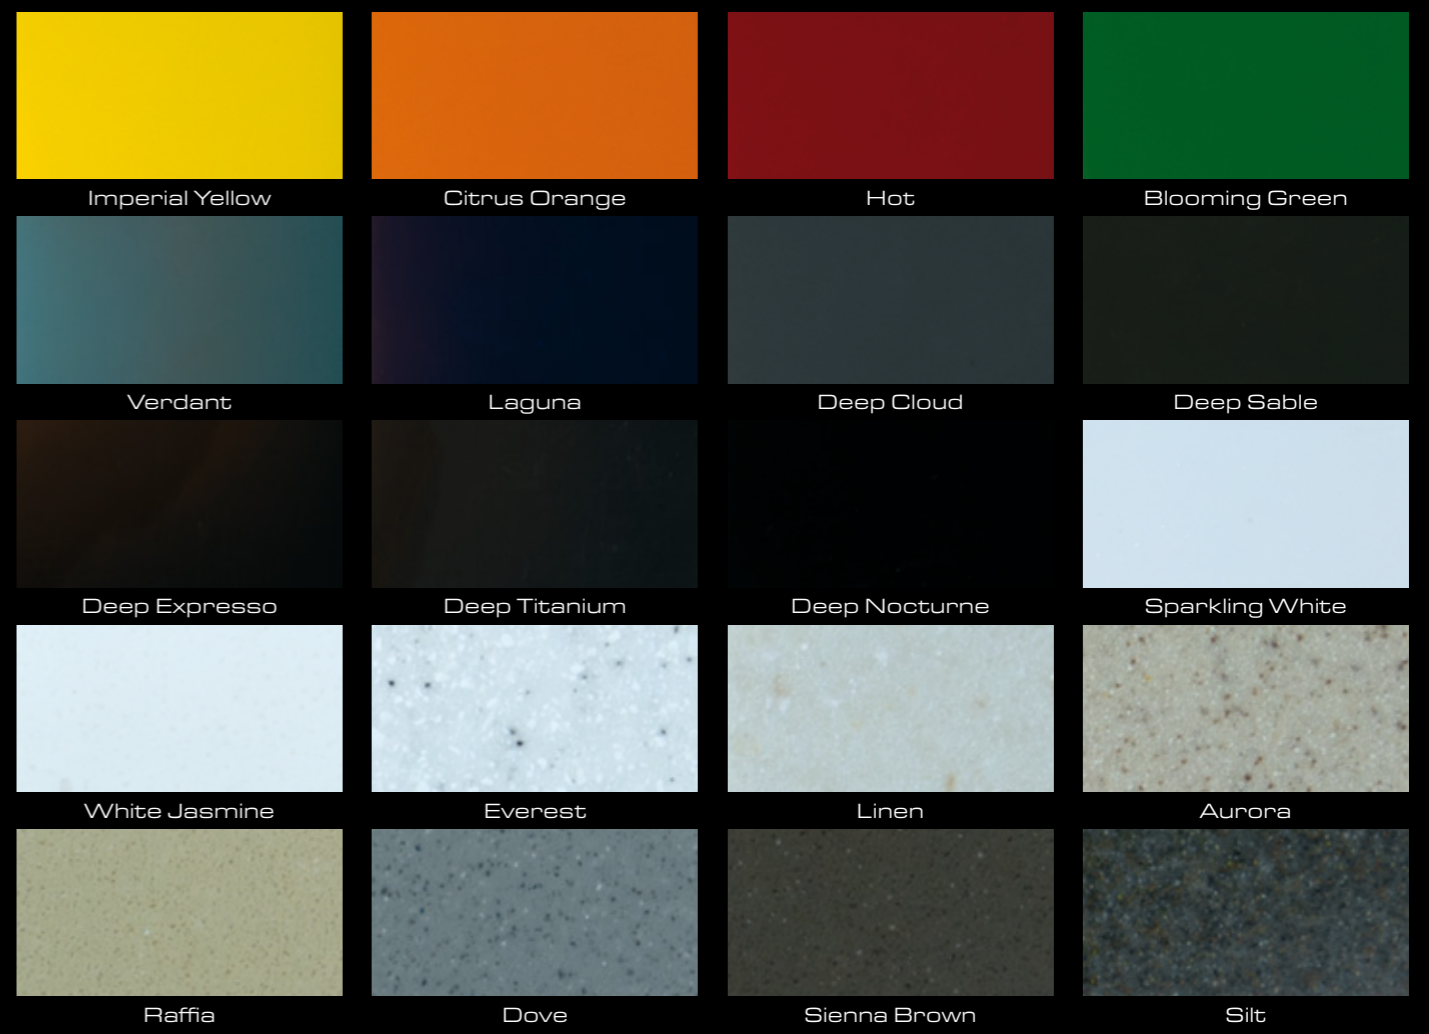

Marbre Blanc

H410

Chêne Gris

H710

Teack Natural

H596

Noyer Synchro

H958

Extra charge:

Cream

Macchiato

Stone Gray

Black

Upholstery Materials: Artificial Leather

Upholstery Materials:

Ferrari Stamskin Leather

Ferrari Stamskin Zen Leather

Materials:

Corian

Price Group 1 (Standard):

Price Group 3:

Materials:

Corian

Price Group 3: (Continued from previous page)

Venaro White

Artista Canvas

Artista Dust

Artista Gray

Artista Beige

Salt

Price Group 4:

Sparking Granite